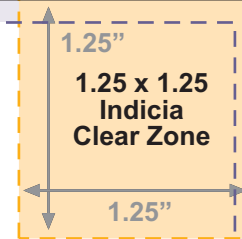

6.25 x 9.25

6 x 9

5.75 x 8.75

Printing Help Desk

Recommended Set Up For Automation Rates

6" x 9" Postcard

No Mailable Address In This Area

To eliminate the risk of your postcards being returned to you by the Postal Automation Process, do not place an address with a state or zip code in this area.

.5"

.625"

 1/8" Bleed - 6.25" x 9.25"  Cut Edge 6" x 9"

 1/8" Safe Area - 5.75" x 8.75"  Clear Zones for Automation Rates
 - 1.25" x 1.25" for Indicia
 - 1.5" x 4" Clear box for Variable Data that is .625" up from the bottom and .5" from the right edge