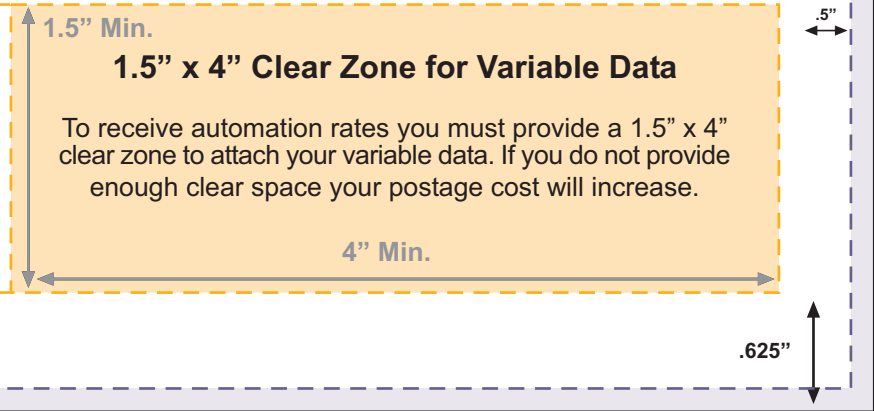

# Printing Help Desk

Recomended Set Up For Automation Rates

## 6.125" x 11.5" Postcard

**No Mailable Address  
In This Area**

To eliminate the risk of your postcards being returned to you by the Postal Automation Process, do not place an address with a state or zip code in this area.

 1/8" Bleed - 6.375" x 11.75"

 Cut Edge 6.125" x 11.5"

 1/8" Safe Area - 5.875" x 11.25"

 Clear Zones for Automation Rates

- 1.25" x 1.25" for Indicia
- 1.5" x 4" Clear box for Variable Data that is .625" up from the bottom and .5" from the right edge