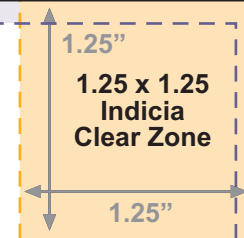

5.25 x 8.25

5 x 8

4.75 x 7.75

Printing Help Desk

Recommended Set Up For Automation Rates

5" x 8" Postcard

**No Mailable Address
In This Area**

To eliminate the risk of your postcards being returned to you by the Postal Automation Process, do not place an address with a state or zip code in this area.

.5"

.625"

1/8" Bleed - 5.25" x 8.25"

Cut Edge 5 x 8

1/8" Safe Area - 4.75" x 7.75"

Clear Zones for Automation Rates

- 1.25" x 1.25" for Indicia
- 1.5" x 4" Clear box for Variable Data that is .625" up from the bottom and .5" from the right edge